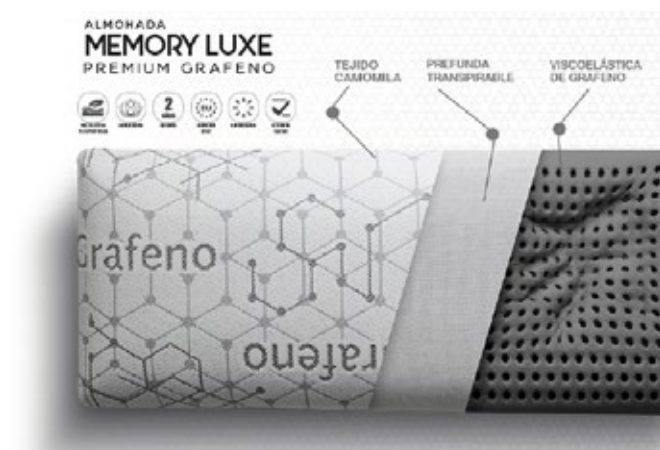

MEMORY LUXE PREMIUM GRAPHENE PILLOW

A good night's rest plays a fundamental role in physical and mental well-being. Therefore, Lufthous® offers you a new proposal to improve your rest, and this time, does it in style. Introducing the new MEMORY LUXE PREMIUM GRAPHENE® pillow.

Using microperforated viscoelastic we obtain a natural reaction to the corporal temperature, adapting the exact form of the neck and the head, relieving the pressure exerted on the points of contact and favouring an anatomically correct position.

We have also incorporated a microperforated core with the aim of providing the best ventilation, also favouring thermal regulation during rest.

Bayscent®
CAMOMILE

It is important to note that our brand works with the best possible resources. Proof of this can be found in the interior design of the pillow; intelligent fabric (Strech) filled with BAYSCENT® microparticles (created by BAYER® laboratory). This type of finishing of the rest fabric prevents the formation of bacteria, also providing a greater sense of well-being during rest.

Another novelty offered by the pillow that deserves special attention is its graphene foam core, a material that is characterized by being strong, but at the same time elastic, flexible, very breathable and thermal. Applying these qualities to the performance of the pillow we get a powerful ally during rest, even helping to reduce the static electricity produced during use.

Now all that's left is to settle in, close your eyes and rest like never before with the MEMORY LUXE PREMIUM GRAPHENE® pillow.